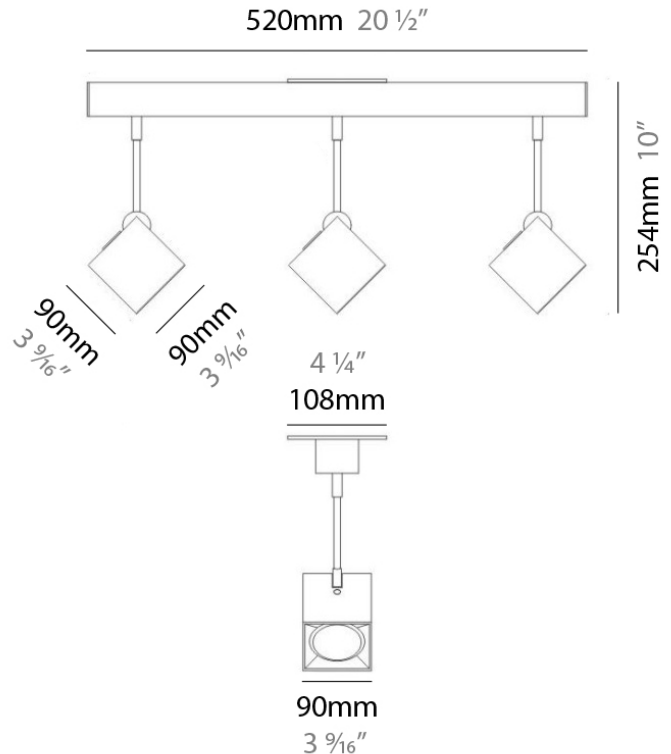

DAU SURFACE

D92017

GENERAL

Series: Dau
Brand: Milan
Division: Design
Mounting Type: Surface
Mounting Location: Ceiling
Subcategory: Pendant

PHYSICAL

Shape: Abstract
Length (mm): 520
Length (in): 20 1/2
Width (mm): 110
Width (in): 4 3/16
Height (mm): 254
Height (in): 10
Weight (kg): 1.4
Weight (lbs): 3
Fixture Material: Aluminum

ELECTRICAL

Number of Lamps: 3
Lamp Type: LED Retrofit
Lamp Shape: MR16
Bulb Included: Bulb Not Included
Total Output Wattage (W): 15
Max. Wattage Per Lamp (W): 5
Lamp Base: GU10
Input Voltage (V): 120

LED

Delivered Lumen Range: 500 - 999 lm

OPTICAL

RATINGS AND CERTIFICATIONS

Certified By: CSA Certified to UL and CSA Standards
IP rating: IP20