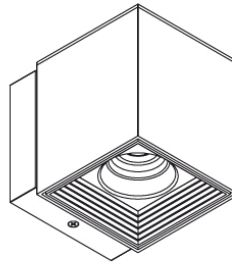

DAU SURFACE

D93189

PROJECT	_____
TYPE	_____
NOTES	_____
QUANTITY	_____
DATE	_____

GENERAL

Series: Dau
Brand: Milan
Division: Design
Mounting Type: Surface
Mounting Location: Wall
Subcategory: Up/Down Light

PHYSICAL

Shape: Cube
Length (mm): 80
Length (in): 3 1/8
Height (mm): 101
Height (in): 4
Extension (mm): 114
Extension (in): 4 1/2
Light Distribution: Direct
Weight (kg): 4.5
Weight (lbs): 10

ELECTRICAL

Lamp Type: LED
Max. Wattage Per Lamp (W): 10
Dimming: Non-Dimmable
Driver Included: Yes
Driver Type: Constant Current
Driver Class: Class 2
Input Voltage (V): 120

LED

Delivered Lumen Range: 500 - 999 lm
Number of LEDs: 1
Color Temperature (°K): 2700
Max. Delivered Lumen (lm): 829.93
Nominal Lumen (lm): 1010
CRI: >80 CRI

OPTICAL

Reflector°: 50° (available in 24° and 32° upon request)

RATINGS AND CERTIFICATIONS

Certified By: CSA Certified to UL and CSA Standards
IP rating: IP44